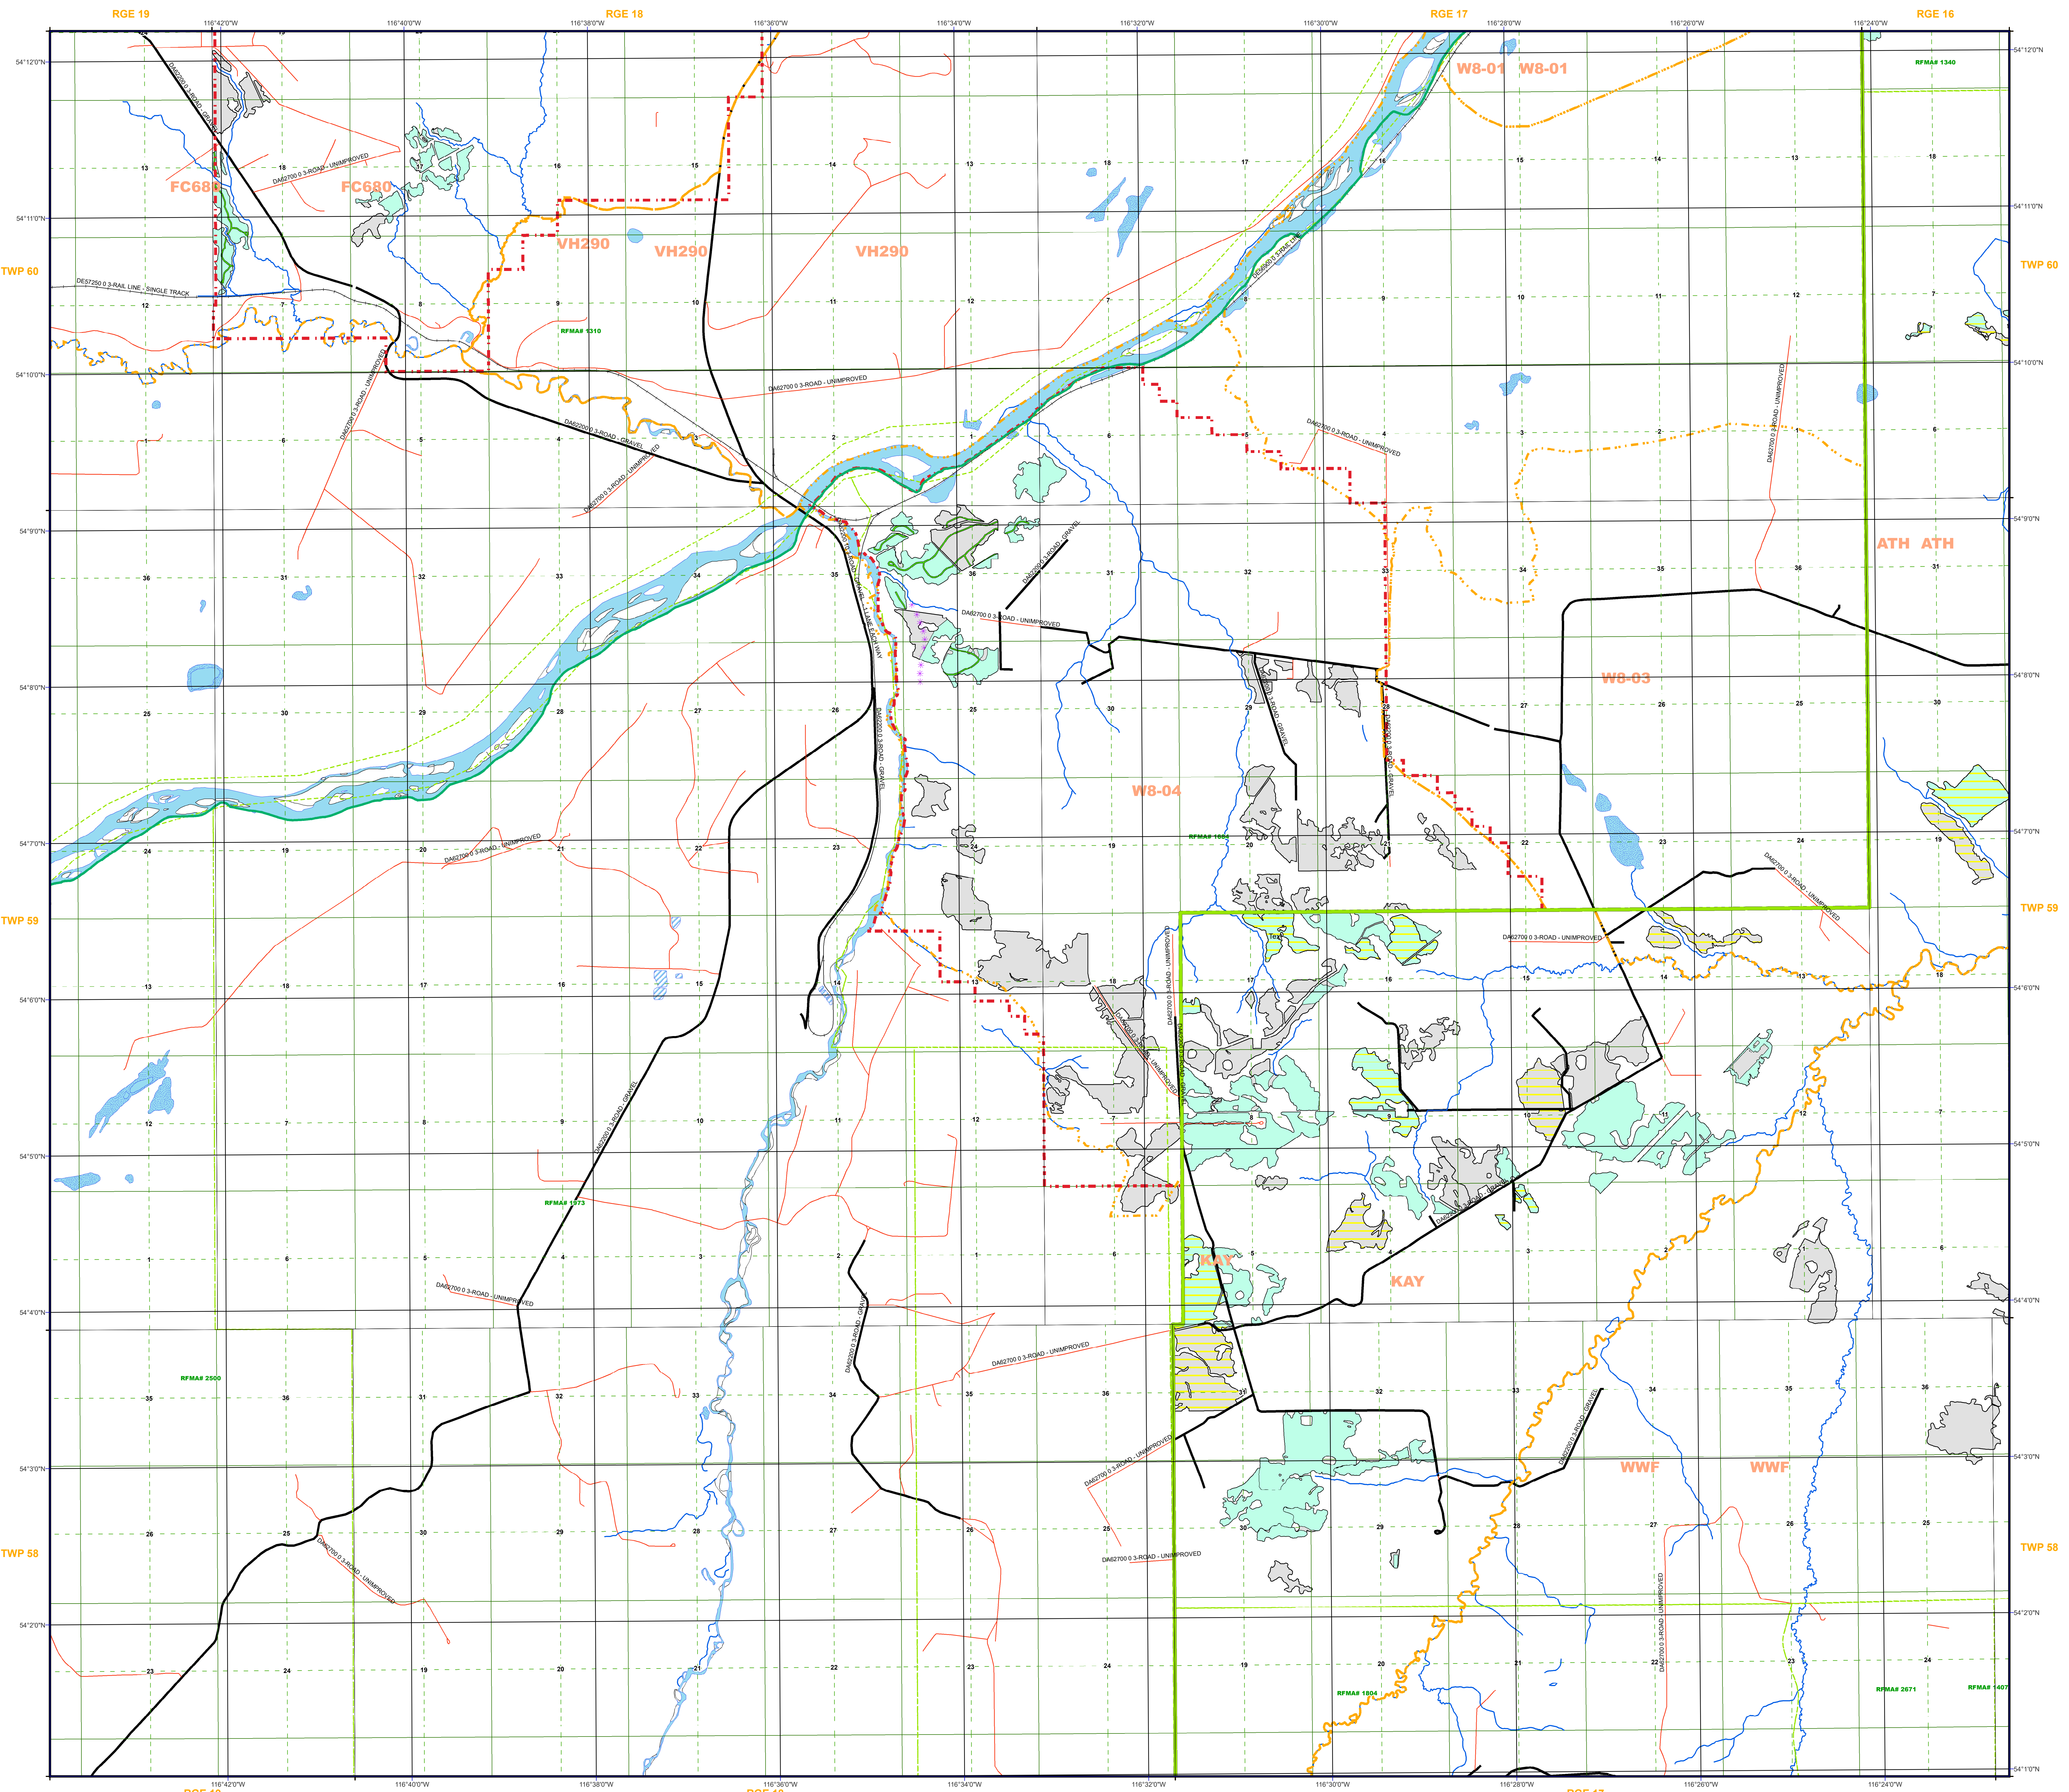

PUBLIC OPEN HOUSE 2021/2022 AOP

Silvicultural Activities Map

ANC
W15 East

Map Legend			
	Active Licenses		ATS
	Tend_Shape_Apr_27_21		Township
	COU_openhouse		Section Line
	CITY_BOUNDARIES		Quarter Section
	MWFP FMA		HAMLETS
	Other FMAs		
	MWFP FMU		
	Other FMUs		
	Planning Unit		
	Traps		
	Traps		
	Railway		
	Paved		
	Gravel		
	Unimproved		
	2021 AOP Blocks		
	LFN		
	Site Prep		
	Plant		
	PCT		
	COMH		
	Survey Regeneration		
	Herbicide Assessments		
	Cutline		
	Truck Trail		
	Kiondike Trail		
	Recreational Trail		
	Snowmobile Trail		
	Trapper Trail		
	Permanent Lake/River		
	Intermittent Lake		
	Lagoon / Dugout		
	Island		
	Permanent Stream		
	Transitional Stream		
	Intermittent Stream		
	Ephemeral Stream		
	Canal / Ditch		
	Dam