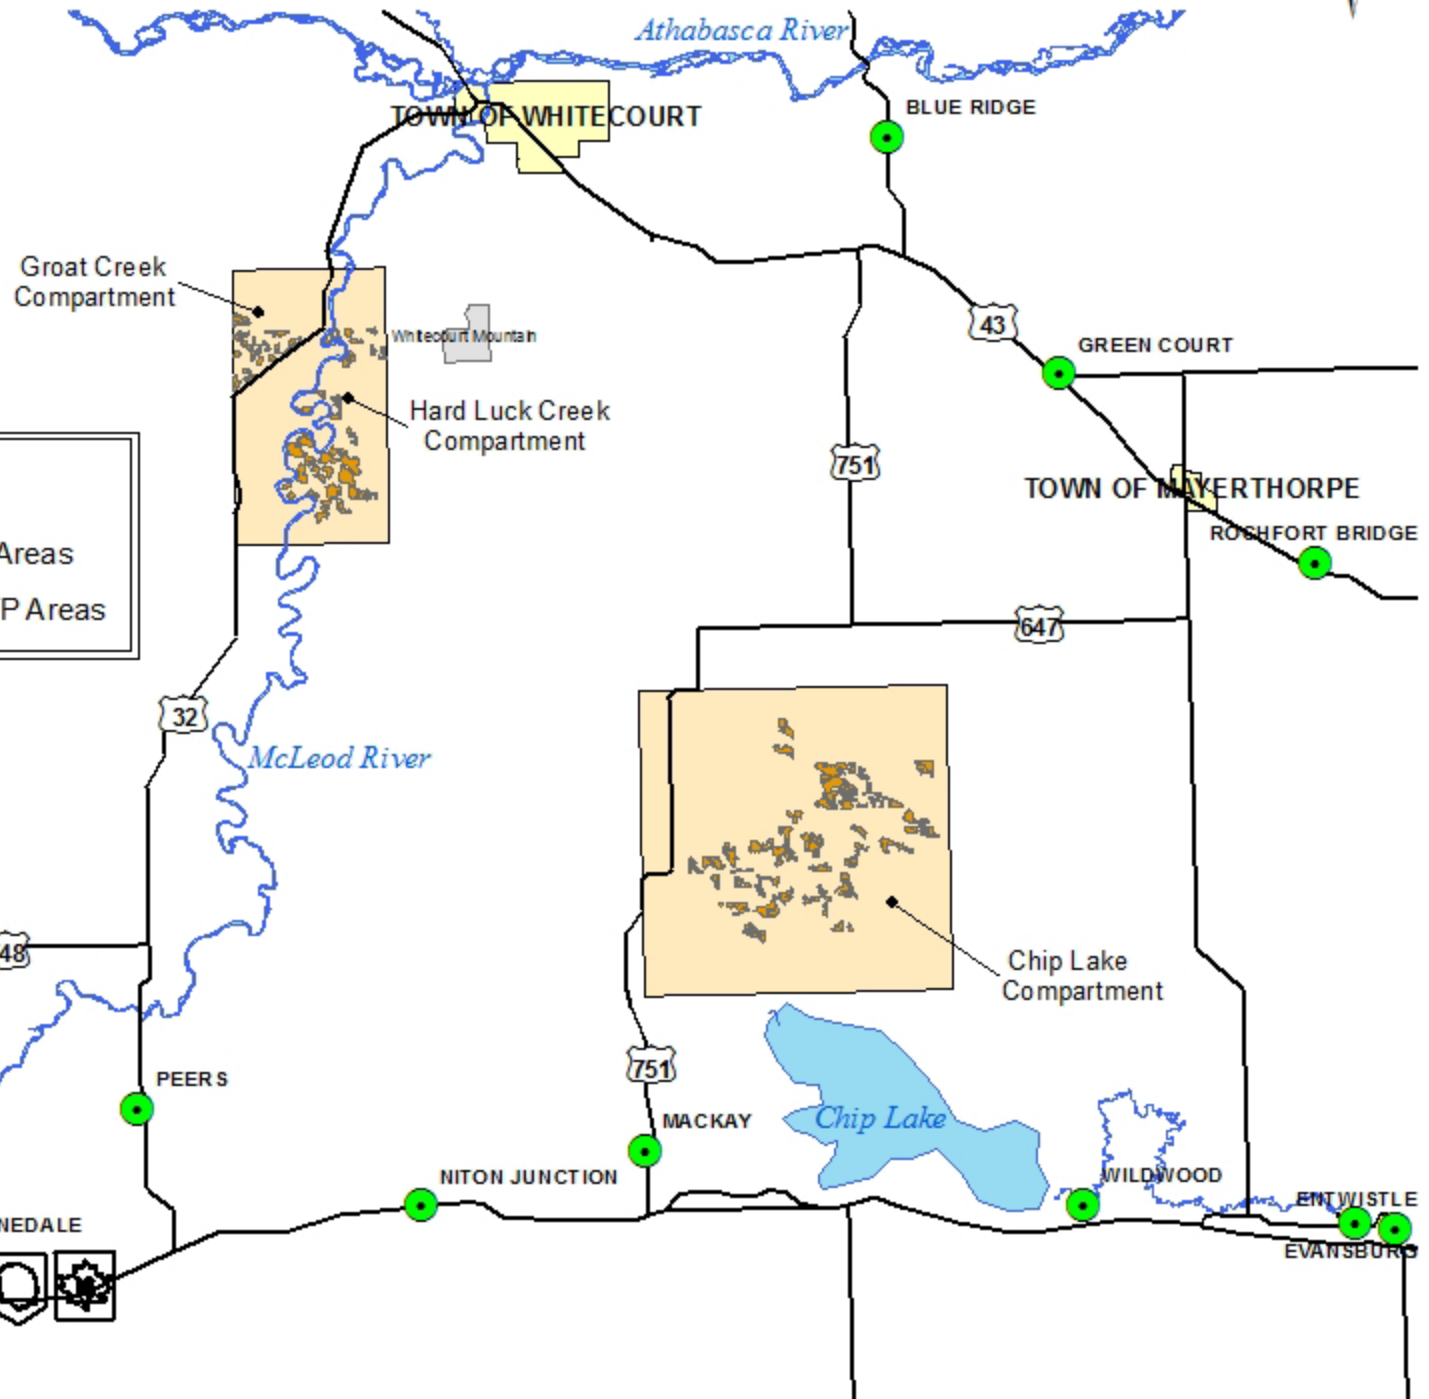

Millar Western Forest Products Ltd. WO1 White Zone Proposed CTP Areas

Legend

- Proposed Harvest Areas
- WO1 Proposed CTP Areas

1:400,000